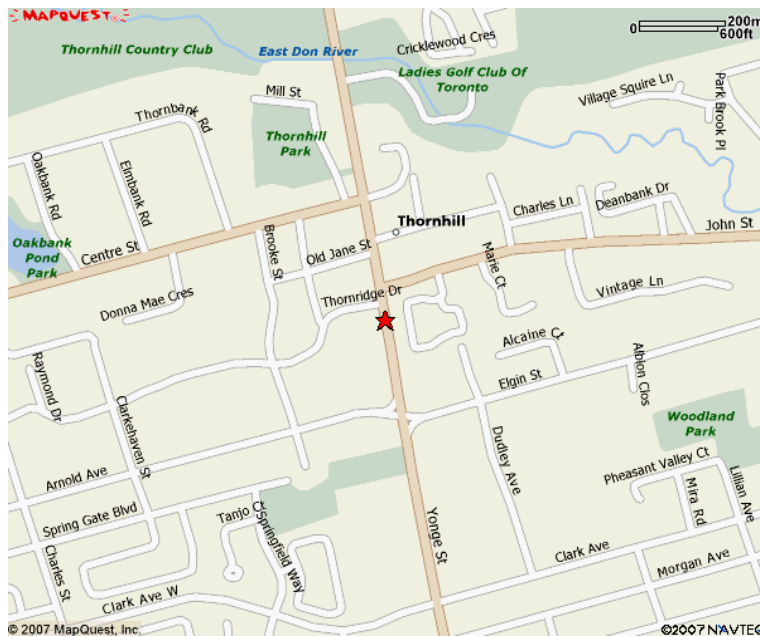

BEV BEHAR
COUNSELLING, THERAPY AND CONSULTING
416-471-4700
7636 Yonge Street
Thornhill, ON L4J 1V9
BY APPOINTMENT ONLY

Approximately 2.5 kilometers north of Steeles Avenue and 2 kilometers south of HWY 407 and HWY 7. Just south of the Remax building on the west side. Free parking in the rear. Entrance from the front or rear during the day. After hours ring front doorbell.

My office is on the west side of Yonge Street, in an office building that was an old historic house in gray/blue with white trim. If you turn west off Yonge onto a street called Thornridge just south of John Street and just north of the Remax office with the big sign (just north of my building) you can then make a left turn into the parking lot behind the buildings. There is free parking and a back door off the parking lot for 7636 Yonge. You'll see my name listed among the others. There is a waiting area in the centre where you can sit if you have an appointment, and I will come and get you.